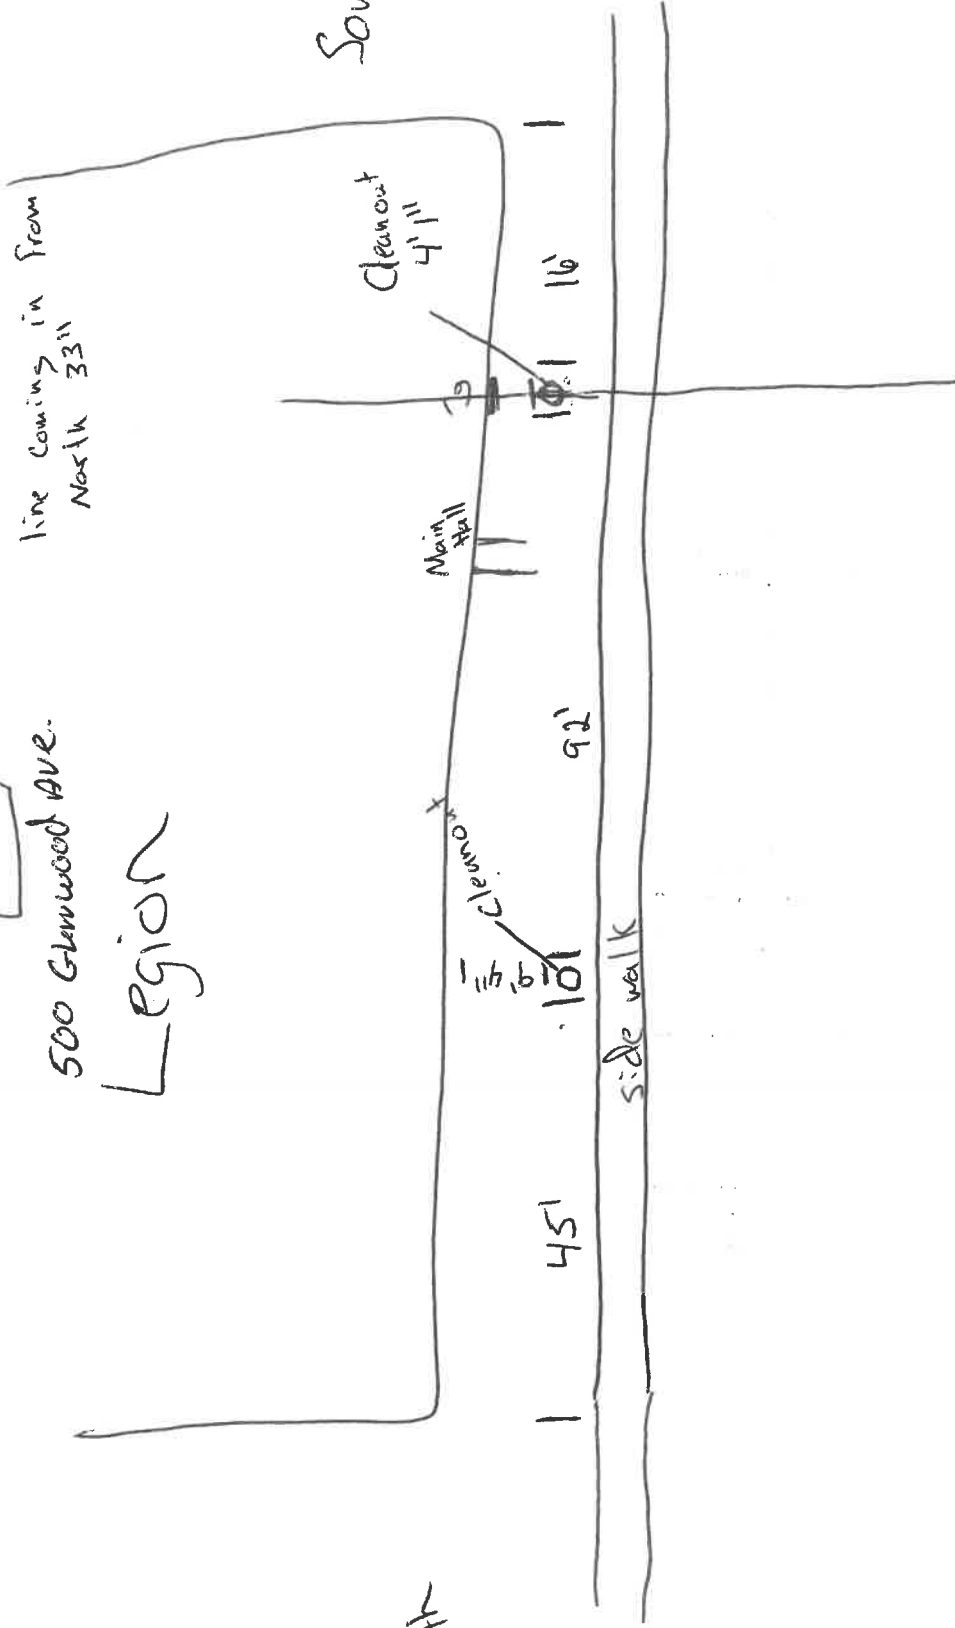

2020

line coming in from North 33"

SAN.

500 Greenwood Ave.

Legion

South

Clearcut 4'11"

Main Hall

Clearcut

9'4"

151

101

92'

16'

1

1

side walk

North

2020

Storm

500 Greenwood Ave.

North

7' Approx outlet

7' ~~dead~~ dead end to North

3 1/2' blocked off Northeast

6' going to legion

3 1/2' blocked off to south

Greenwood Ave

131

135

South